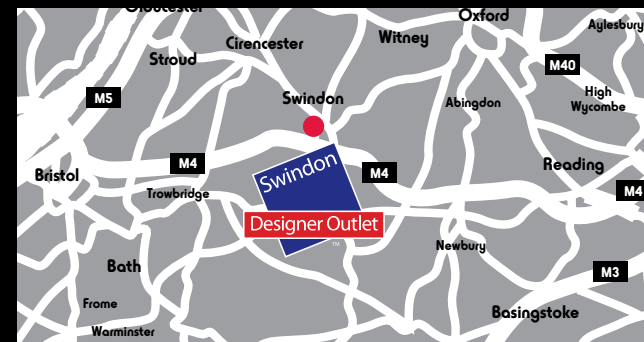

And there's more...

For more information about our 19 outlets throughout Europe, go to mcarthurglen.com